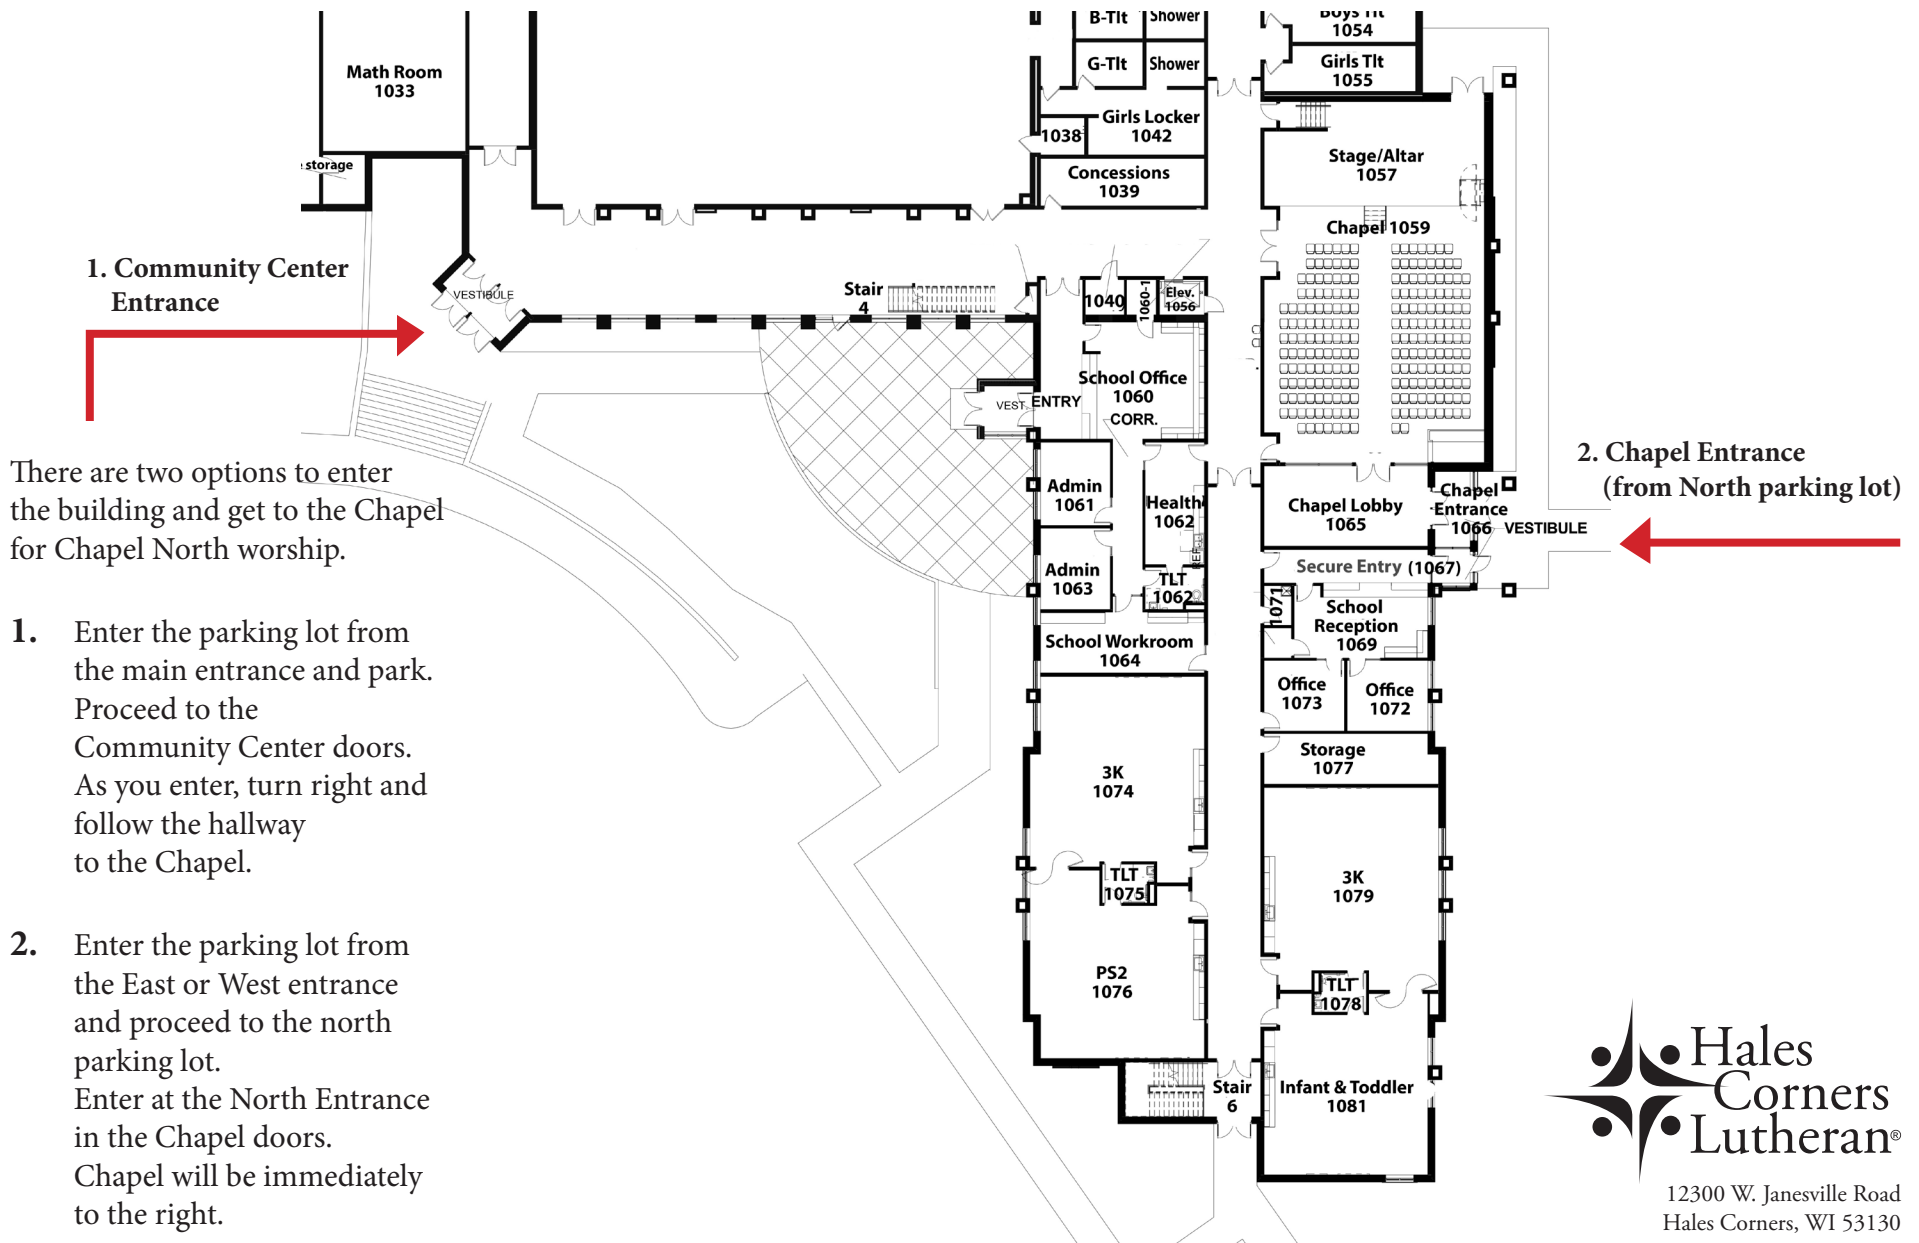

# Chapel North Entrance Map

There are two options to enter the building and get to the Chapel for Chapel North worship.

1. Enter the parking lot from the main entrance and park. Proceed to the Community Center doors. As you enter, turn right and follow the hallway to the Chapel.
2. Enter the parking lot from the East or West entrance and proceed to the north parking lot. Enter at the North Entrance in the Chapel doors. Chapel will be immediately to the right.